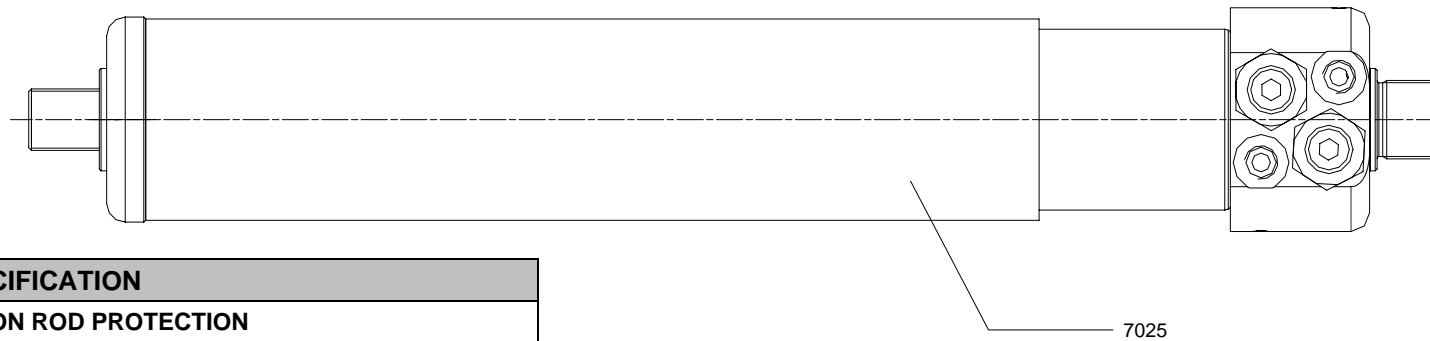

## CYLINDER 7025

PART NO	SPECIFICATION
7021	PISTON ROD PROTECTION
7024	COVER PLATE
7025	CYLINDER
7026	LOCKING WIRE
7139	CYLINDER TUBE INCL VALVE BOX
9111	CYLINDER CASING
9116	CYLINDER SEALS
9119	HEAD BUSH
9200	NON RETURN VALVE
9201	SEALS NON-RETURN VALVE
9211	PISTON
9259	PISTON ROD