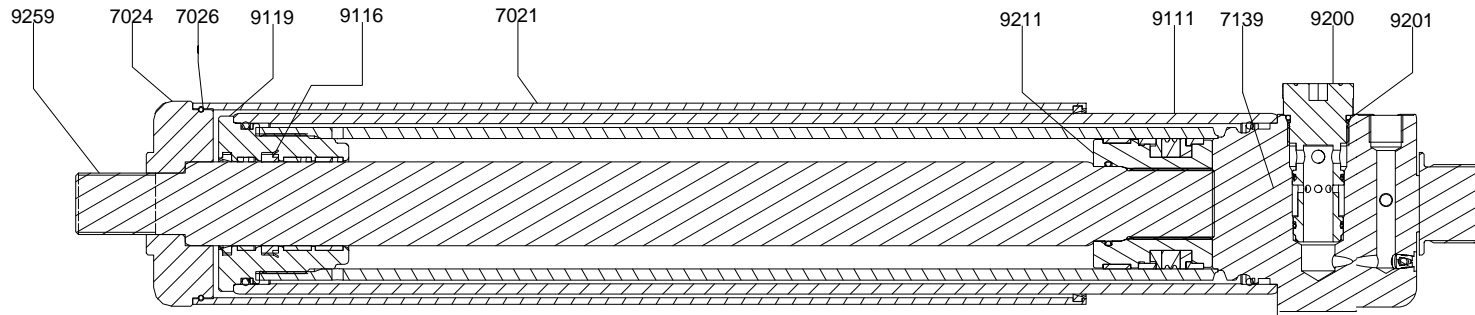

## CYLINDER 7025

PART NO	SPECIFICATION
7021	PISTON ROD PROTECTION
7024	COVER PLATE
7025	CYLINDER
7026	LOCKING WIRE
7139	CYLINDER TUBE INCL VALVE BOX
9111	CYLINDER CASING
9116	CYLINDER SEALS
9119	HEAD BUSH
9200	NON RETURN VALVE
9201	SEALS NON-RETURN VALVE
9211	PISTON
9259	PISTON ROD